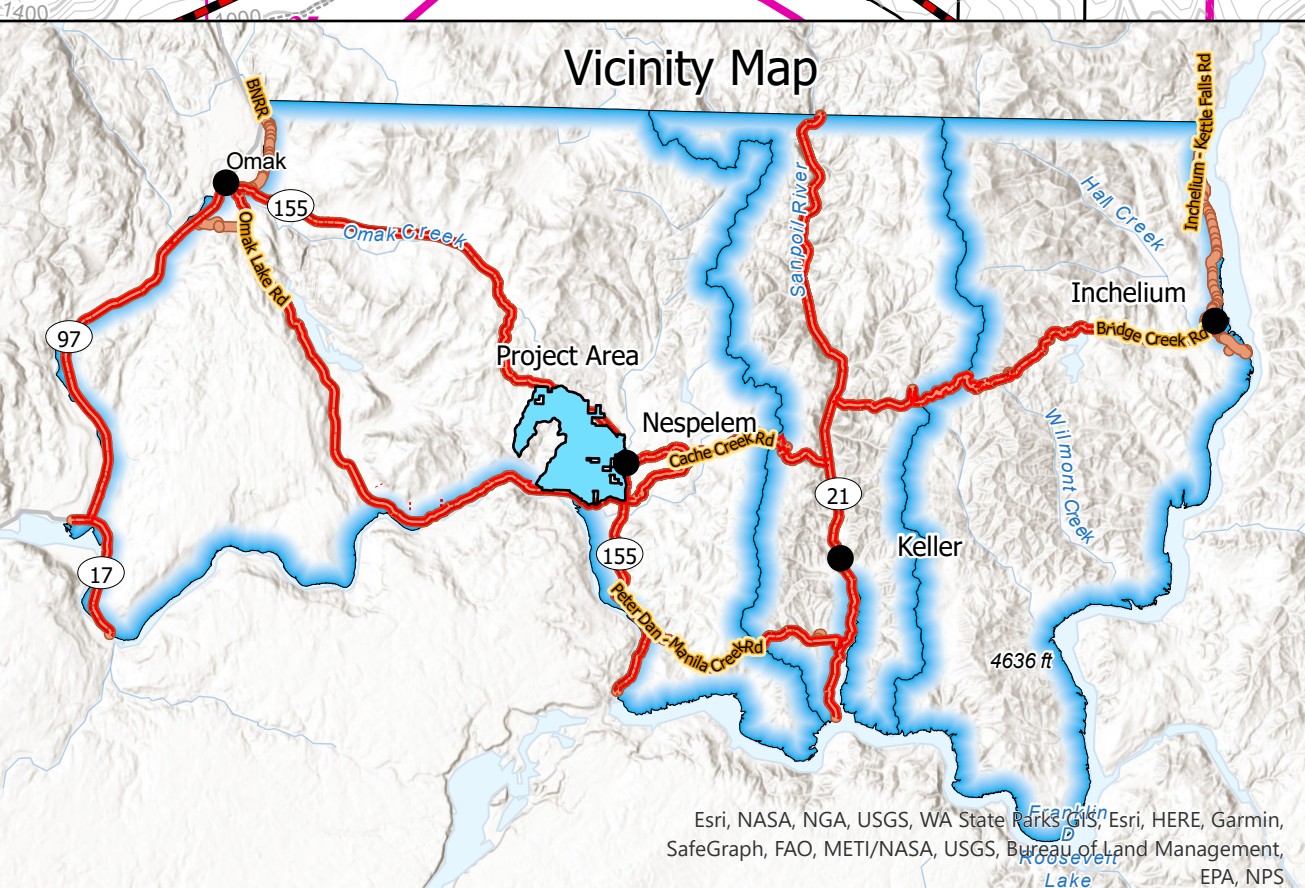

Mineral Ridge L U #332

Exhibit 'A' map

Scale: 1:24,000

Legend	
Boundary	● Culverts larger than 24"
Blocks	Lakes
Sections	Streams
Roads	Type I
INACTIVE	Type II
Reconstruct	Type III
State	Type IV
Contours	Ownership
200 ft.	07 Allotment Trust
40 ft.	Private Fee
	Tribal Fee
	Tribal Reserve
	Tribal Trust

IC - Improvement Cut
 OR - Overstory Removal
 RRT - Regeneration with Reserve Trees
 SANI - Sanitation
 ST - Seed Tree
 ST/OR - Seed Tree / Overstory Removal

Reserve Patch
 Two contiguous acres designed to provide areas of escape
 hiding and thermal covering for big game and other wildlife species.