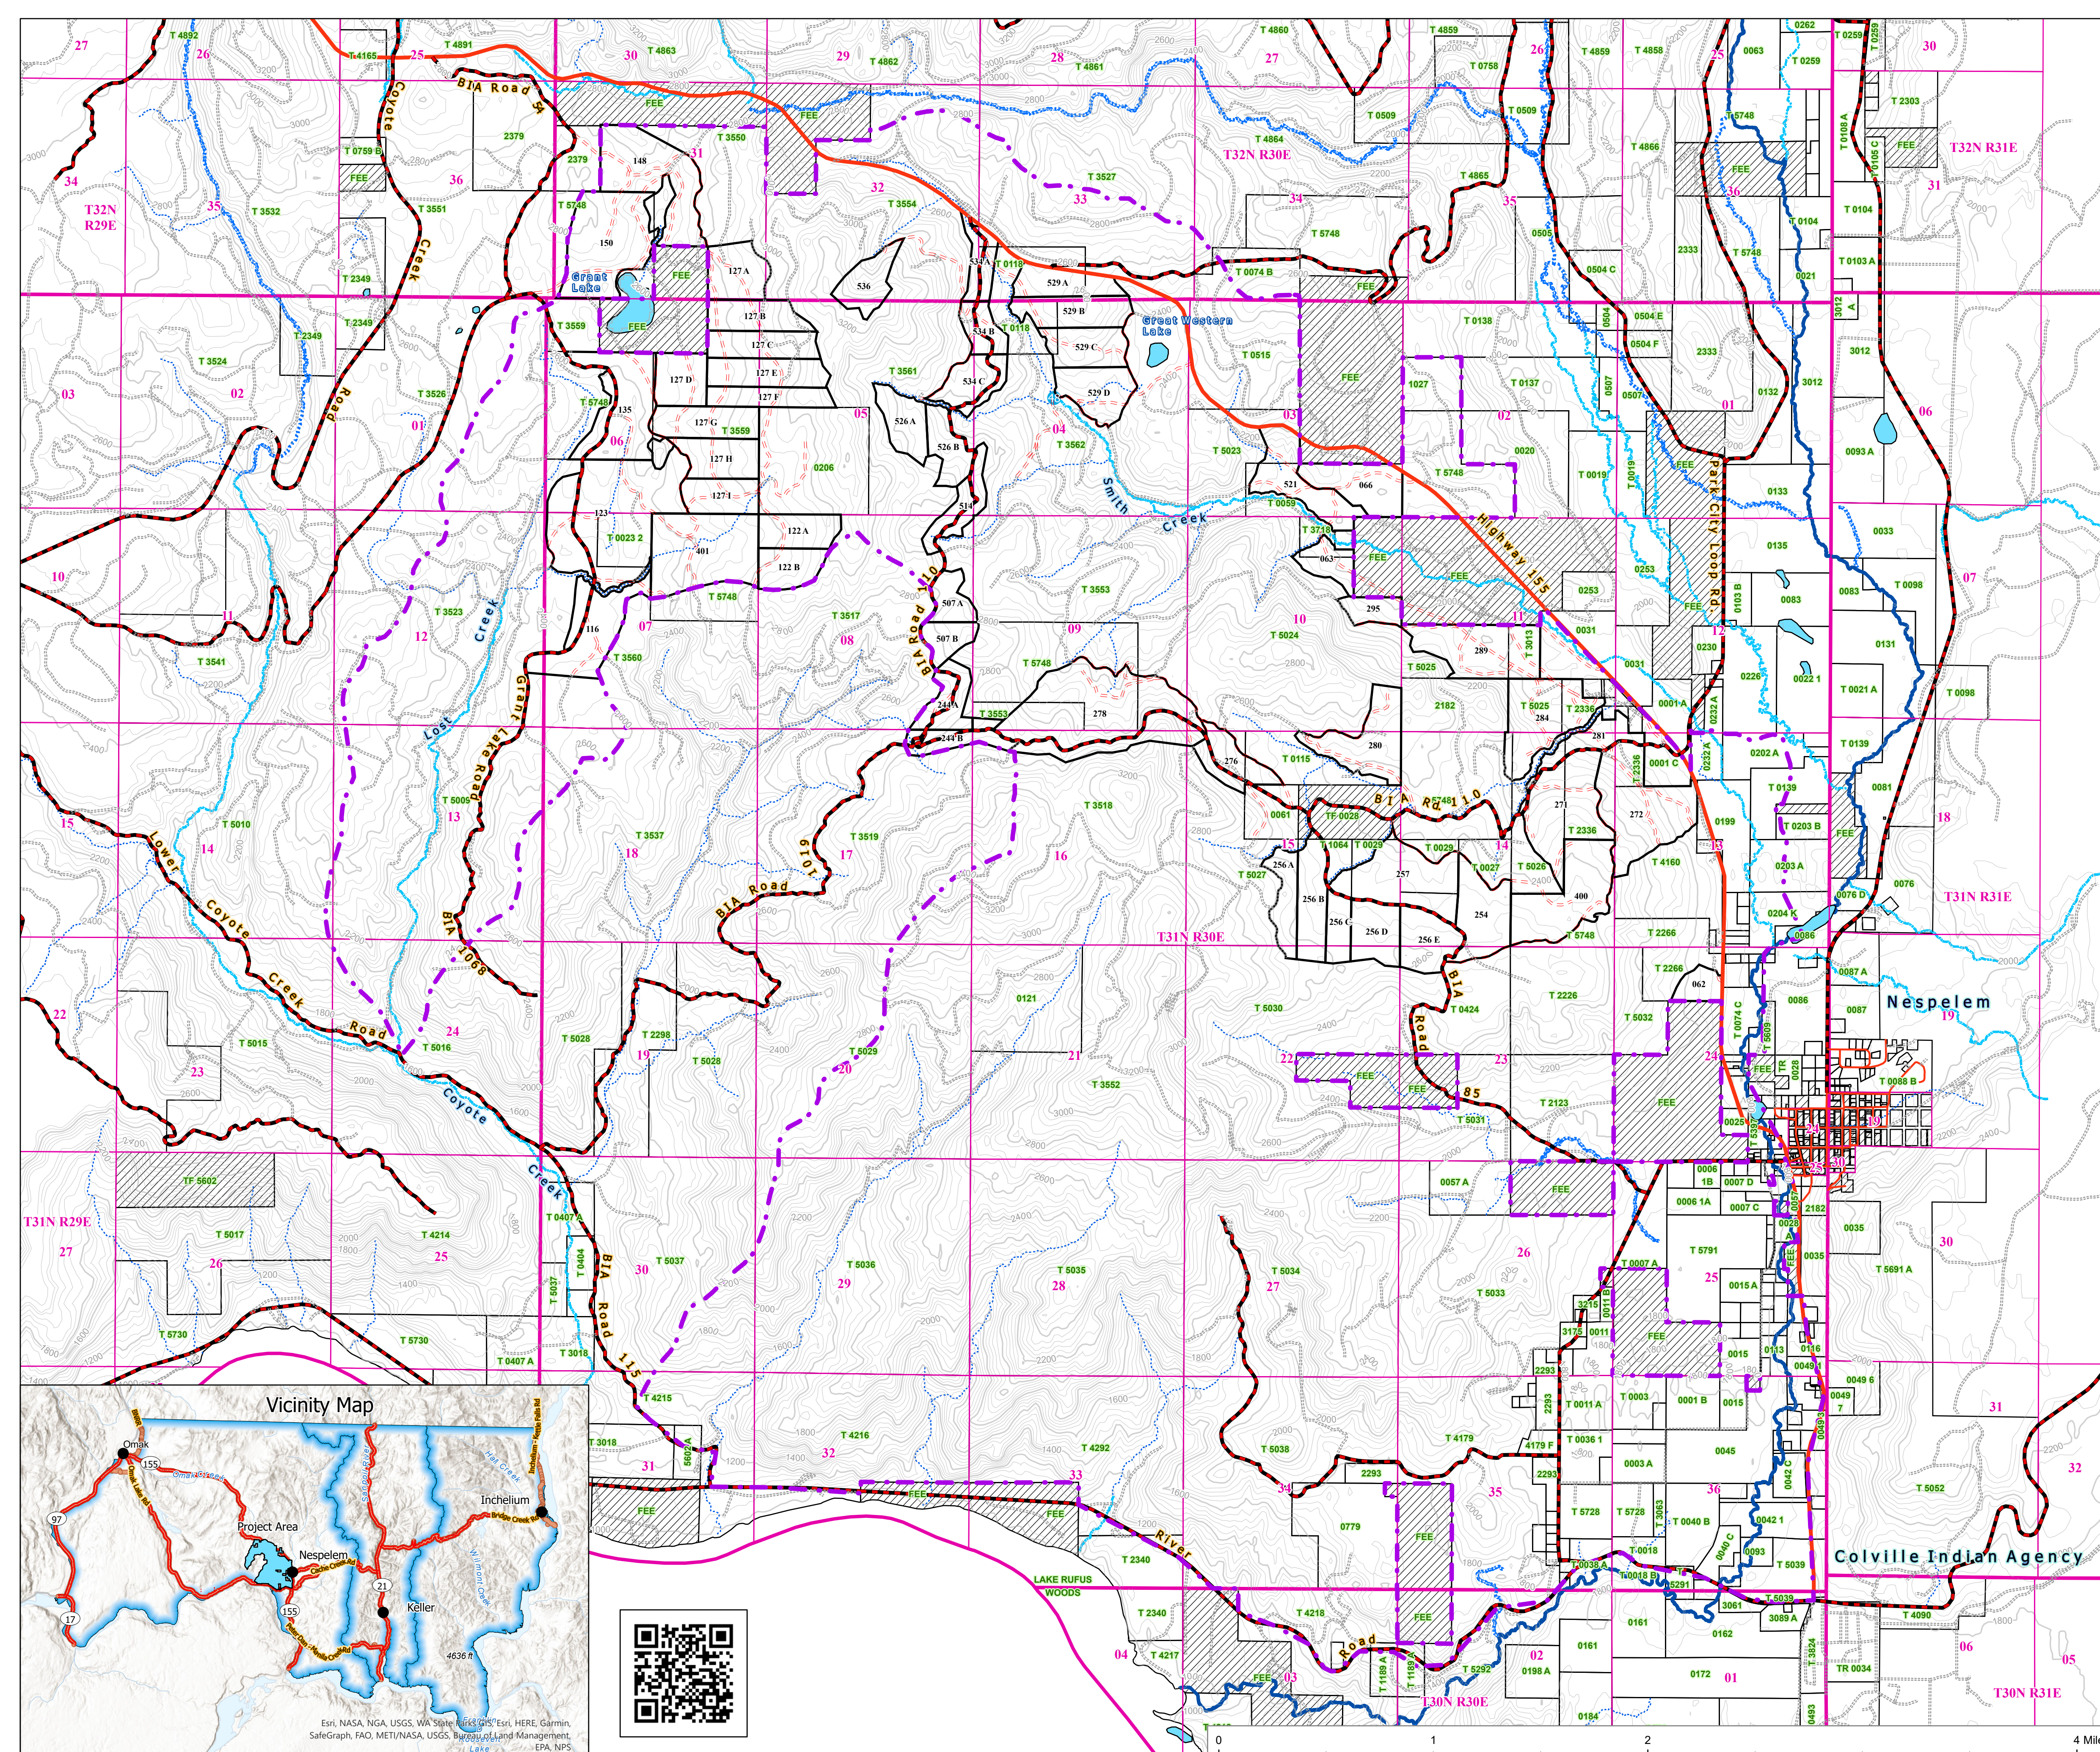

Mineral Ridge L U #332

Exhibit 'A' map

Scale: 1:24,000

Legend	
Boundary	● Culverts larger than 24"
Blocks	Lakes
Sections	Streams
Roads	Type I
INACTIVE	Type II
Reconstruct	Type III
State	Type IV
Contours	Ownership
200 ft.	07 Allotment Trust
40 ft.	Private Fee
	Tribal Fee
	Tribal Reserve
	Tribal Trust

IC - Improvement Cut
 OR - Overstory Removal
 RRT - Regeneration with Reserve Trees
 SANI - Sanitation
 ST - Seed Tree
 ST/OR - Seed Tree / Overstory Removal

Reserve Patch
 Two contiguous acres designed to provide areas of escape
 hiding and thermal covering for big game and other wildlife species.

Esri, NASA, NGA, USGS, WA State Parks GIS, Esri, HERE, Garmin, SafeGraph, FAO, METI/NASA, USGS, Bureau of Land Management, EPA, NPS